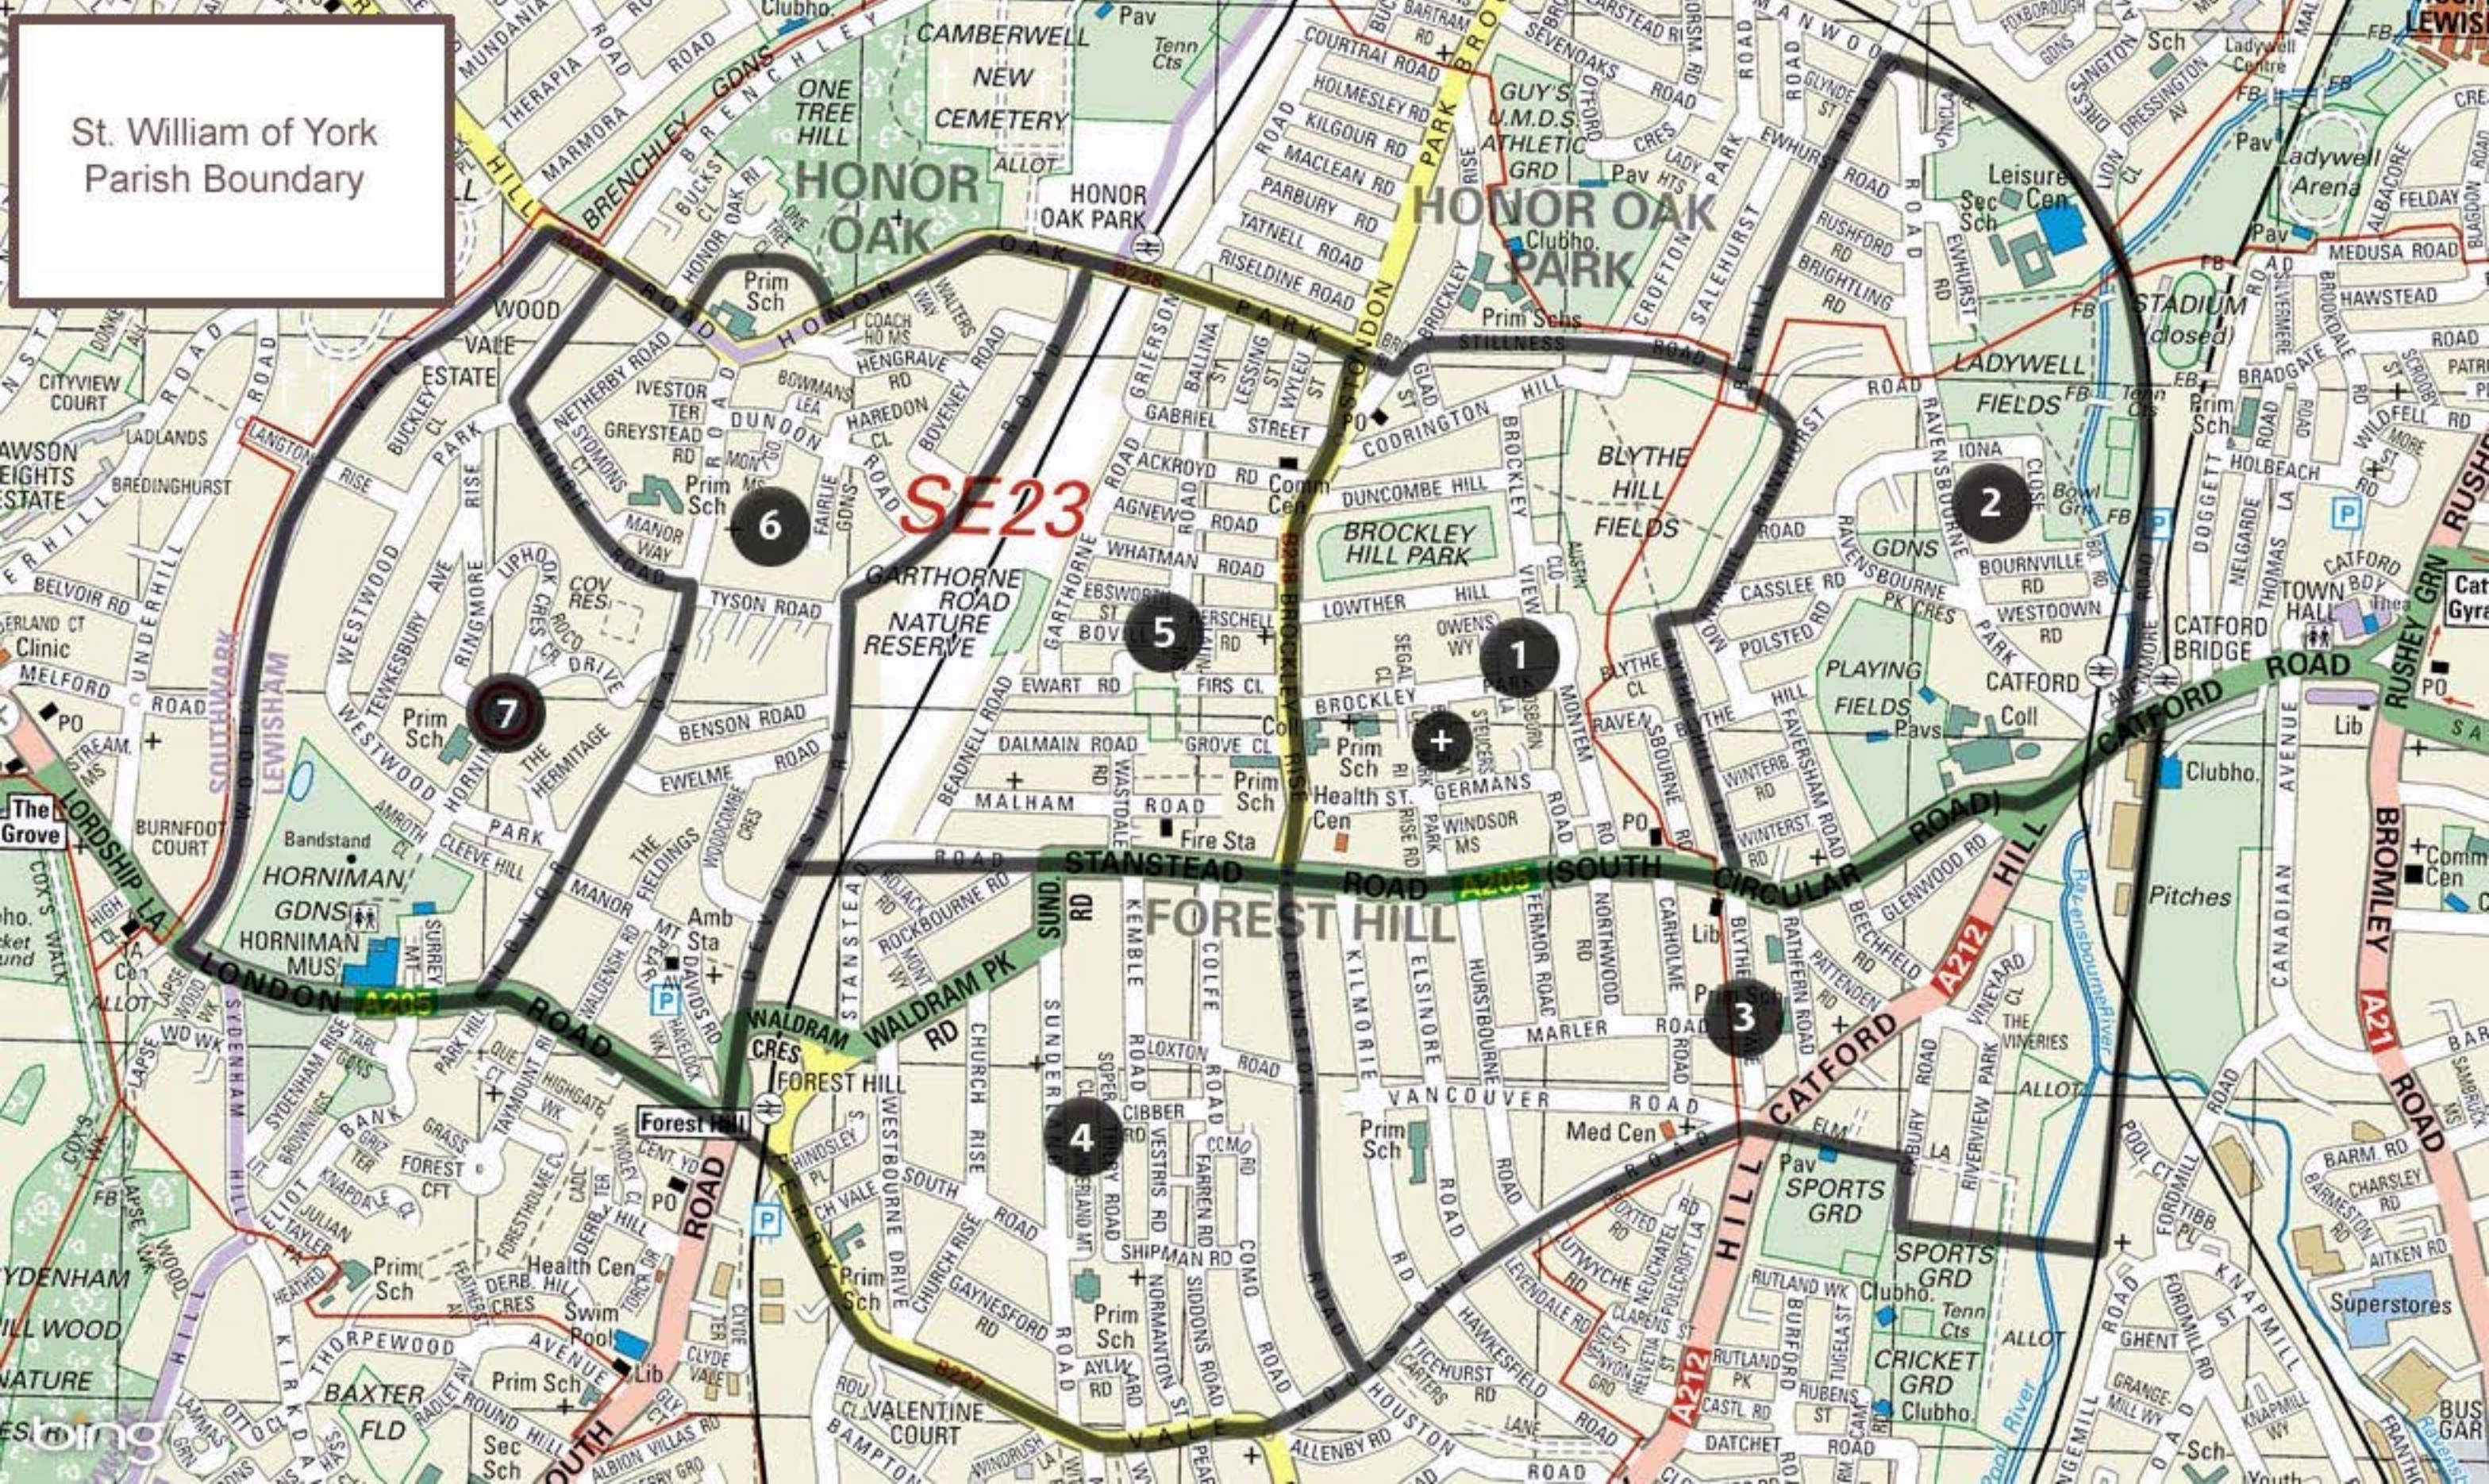

St. William of York
Parish Boundary

SE23

6

5

1

2

7

4